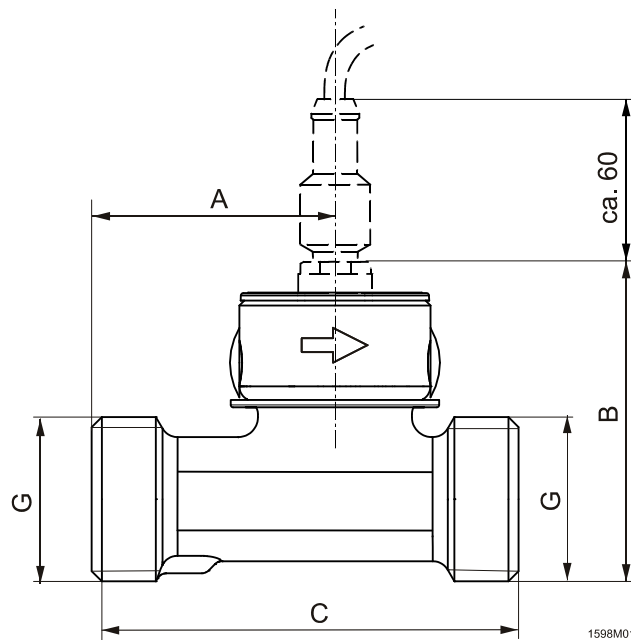

Color of the connection wires

Pin	Color
1	brown
3	blue
4	black

Dimensions in mm

Type (ASN)	Nominal diameter \varnothing	Measuring range [l/min]	A [mm]	B [mm]	C [mm]	G [inch]
QVE3x00.010	DN 10	1.8...32	32	57	65	G $\frac{3}{4}$
QVE3x00.015	DN 15	3.5...50	40	59	75	G $\frac{3}{4}$
QVE3x00.020	DN 20	5.0...85	49	65	86	G1
QVE3x00.025	DN 25	9.0...150	70	71	109	G1 $\frac{1}{4}$